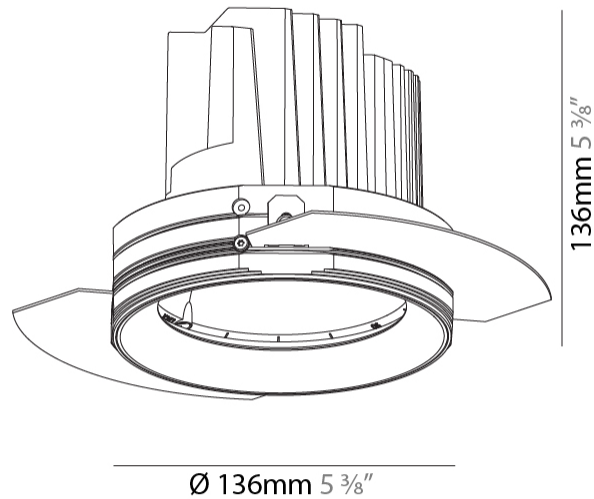

ELECTRICAL

Lamp Type: LED (Zhaga Standard)
Input Wattage (W): 28.6
Total Output Wattage (W): 26.4
Dimming: Tri-Mode (Non-Dimming and Phase Dimming (120Vac only) and 0-10V Dimming)
Driver Included: No
Driver Location: Recessed Housing
Driver Type: Constant Current - Universal
Driver Class: Class 2
Housing: See components
Input Voltage (V): 120 - 277
Constant Current (MA): 700

LED

Number of LEDs: 1
Color Temperature (°K): 2700 / 3000 / 3500 / 4000
Max. Delivered Lumen (lm): 2030 / 2080 / 2185 / 2230
Nominal Lumen (lm): 3210 / 3290 / 3459 / 3530
CRI: >90 CRI
Efficiency (%): 63.1 / 61.5 / 63.2
Lamp Life (hrs): 50000
Upon Request: RGB-W Tunable White Special Color Temperature Special LED

OPTICAL

Reflector°: 20 / 25 / 40
Adjustability: Rotational 355°; Tilt 30°
Upon Request: Special Beam Angles

RATINGS AND CERTIFICATIONS

Zaneen Group Inc. © 2024, T 1800-388-3382, F 416-247-9319, www.zaneen.com
Certified By: Certified for North American Standards
Available for International specifications by adding "INT" at the end of the existing Model #. For assistance on 'custom' specifications, contact zteam@zaneen.com.
IP Rating: IP20
If a conflict occurs to supply the best product, we reserve the right to change specifications or materials without notice. The most recent specification sheets are found at zaneen.com