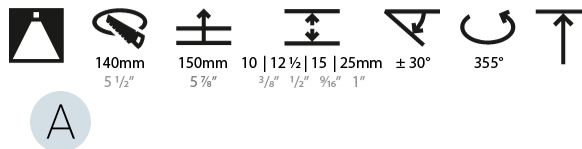

ELECTRICAL

Lamp Type: LED (Zhaga Standard)
Input Wattage (W): 28.6
Total Output Wattage (W): 26.4
Dimming: Tri-Mode (Non-Dimming and Phase Dimming (120Vac only) and 0-10V Dimming)
Driver Included: No
Driver Location: Recessed Housing
Driver Type: Constant Current - Universal
Driver Class: Class 2
Housing: See components
Input Voltage (V): 120 - 277
Constant Current (MA): 700

LED

Number of LEDs: 1
Color Temperature (°K): 2700 / 3000 / 3500 / 4000
Max. Delivered Lumen (lm): 2030 / 2080 / 2185 / 2230
Nominal Lumen (lm): 3210 / 3290 / 3459 / 3530
CRI: >90 CRI
Efficiency (%): 63.1 / 61.5 / 63.2
Lamp Life (hrs): 50000
Upon Request: RGB-W Tunable White Special Color Temperature Special LED

OPTICAL

Reflector°: 20 / 25 / 40
Adjustability: Rotational 355°; Tilt 30°
Upon Request: Special Beam Angles

RATINGS AND CERTIFICATIONS

Zaneen Group Inc. © 2024, T 1800-388-3382, F 416-247-9319, www.zaneen.com
Certified By: Certified for North American Standards
Available for International specifications by adding "INT" at the end of the existing Model #. For assistance on 'custom' specifications, contact zteam@zaneen.com.
IP Rating: IP20
If a conflict occurs to supply the best product, we reserve the right to change specifications or materials without notice. The most recent specification sheets are found at zaneen.com